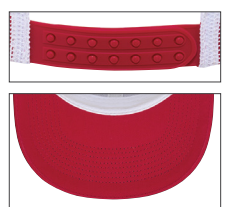

CONTRAST THAT CAPTURES ATTENTION

1D640M

POLYESTER RIP STOP / POLYESTER MESH

6 Panel Constructed Full-Fit (Mesh Back)
Buckram laminated front panels with Pro-Stitch
Pre-curved peak with 8 rows of stitching with contrast edge
Contrast colour underpeak
Contrast colour double row soft plastic adjustable back strap

$1240^(A) EA.

BL/RD/WH

INQUIRE ABOUT OUR CUSTOM DOMESTIC FINISHINGS TO ADD YOUR LOGO.